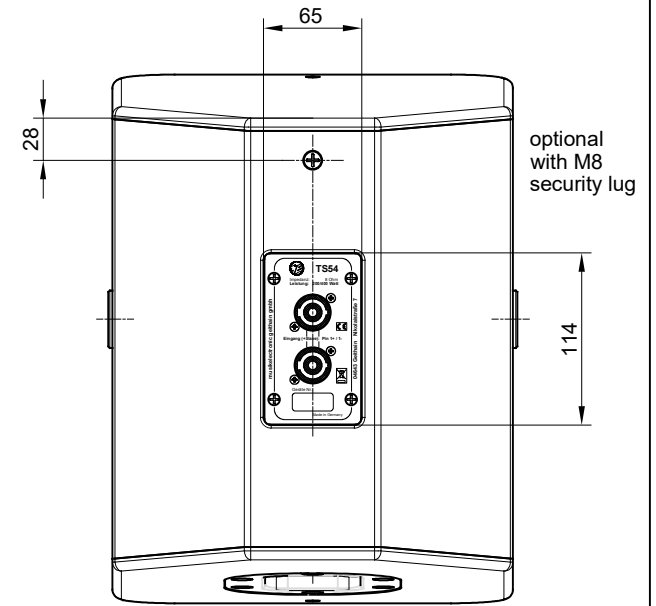

Front view
Bottom view

Side view

Rear view

optional with integrated tripod socket
variable tilt angle +/- 13.5°
inner diameter 36 mm

Subject to technical changes. Errors and omissions excepted.

TS54 view

scale 1:5
updated on 19.12.2016