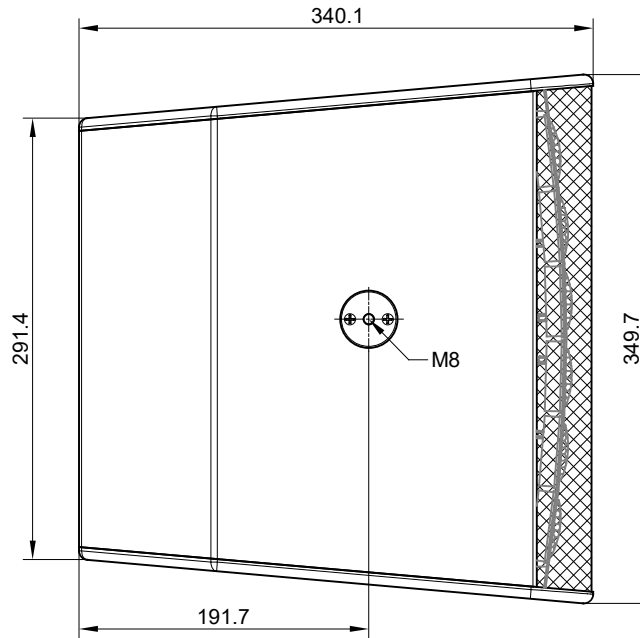

Front view
Bottom view

Side view

Rear view

optional with integrated tripod socket
variable tilt angle +/- 13.5°
inner diameter 36 mm

Subject to technical changes. Errors and omissions excepted.

TS54 view

scale 1:5
updated on 19.12.2016