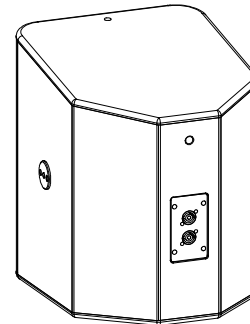

Front view
Bottom view

Side view

Rear view

optional with integrated tripod socket
variable tilt angle +/- 13.5°
inner diameter 36 mm

Subject to technical changes. Errors and omissions excepted.

TS54 view

scale 1:5
updated on 19.12.2016