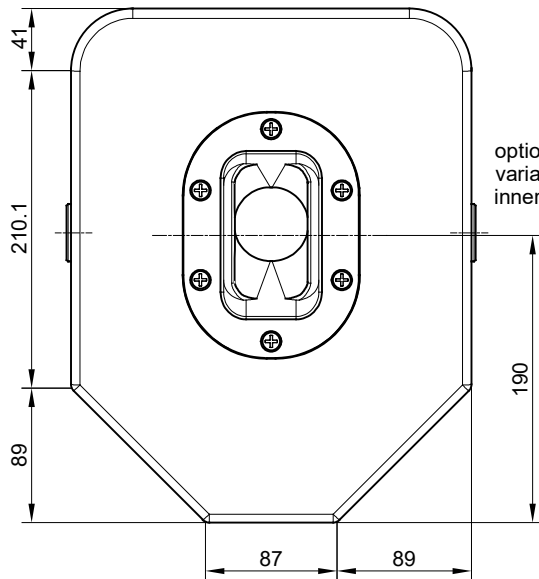

Front view
Bottom view

Side view

Rear view

optional with integrated tripod socket
variable tilt angle +/- 13.5°
inner diameter 36 mm

Subject to technical changes. Errors and omissions excepted.

TS54 view

scale 1:5
updated on 19.12.2016